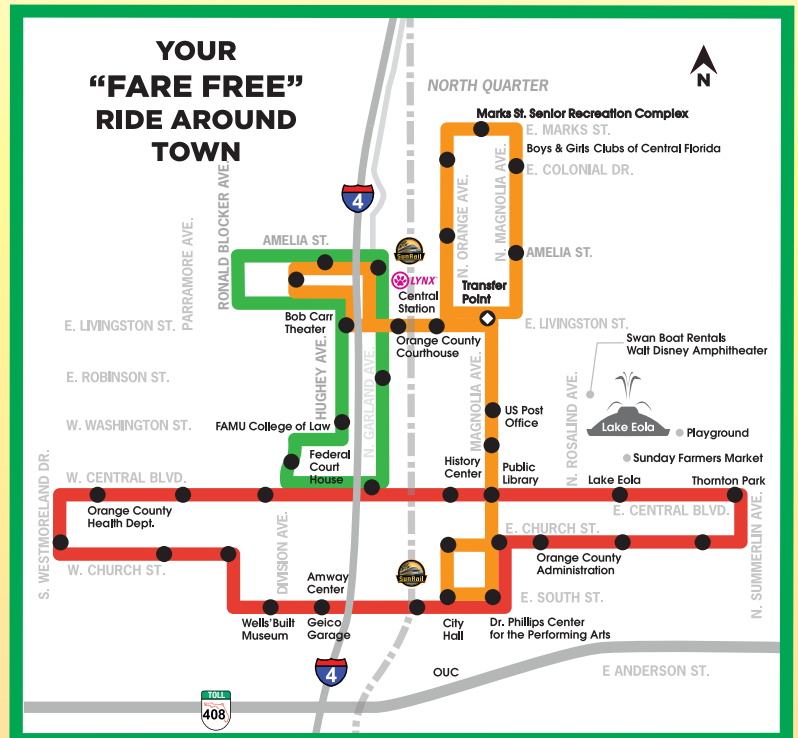

Lime Line FRESHLY

SQUEEZED

STARTING JANUARY 24, 2016!

parramore

CREATIVE VILLAGE
TO FEDERAL COURHOUSE

FARE-FREE CIRCULATOR SERVING THE FOLLOWING DESTINATIONS:

- Orange County Public Schools
- CentroPlex Garage
- Bob Carr Theatre
- FAMU College of Law
- U.S. District Court
- Orlando Police Department
- LYNX Central Station & Administration Bldg.
- Connections to LYMMO Orange – Downtown Line at Garland Ave. & Amelia St.
- Connections to LYMMO Grapefruit Line at Central Blvd. & Garland Ave.

SERVICE HOURS ARE AS FOLLOWS:

Monday – Thursday _____ 6:00 a.m. – 10:45 p.m.

Friday _____ 6:00 a.m. – 12:00 a.m.

Saturday _____ 10:00 a.m. – 12:00 a.m.

Sunday/Holiday _____ 10:00 a.m. – 10:45 p.m.

10 minute frequency offered Monday – Friday 7:00 a.m. to 6:00 p.m. All other times offer 15 minute service.

Beginning Jan 24 the LYMMO Orange line will operate as 2 separate routes, North Quarter and Downtown. Transfers to either line can be made at the Orange County Courthouse. Check the bus destination sign for directions.